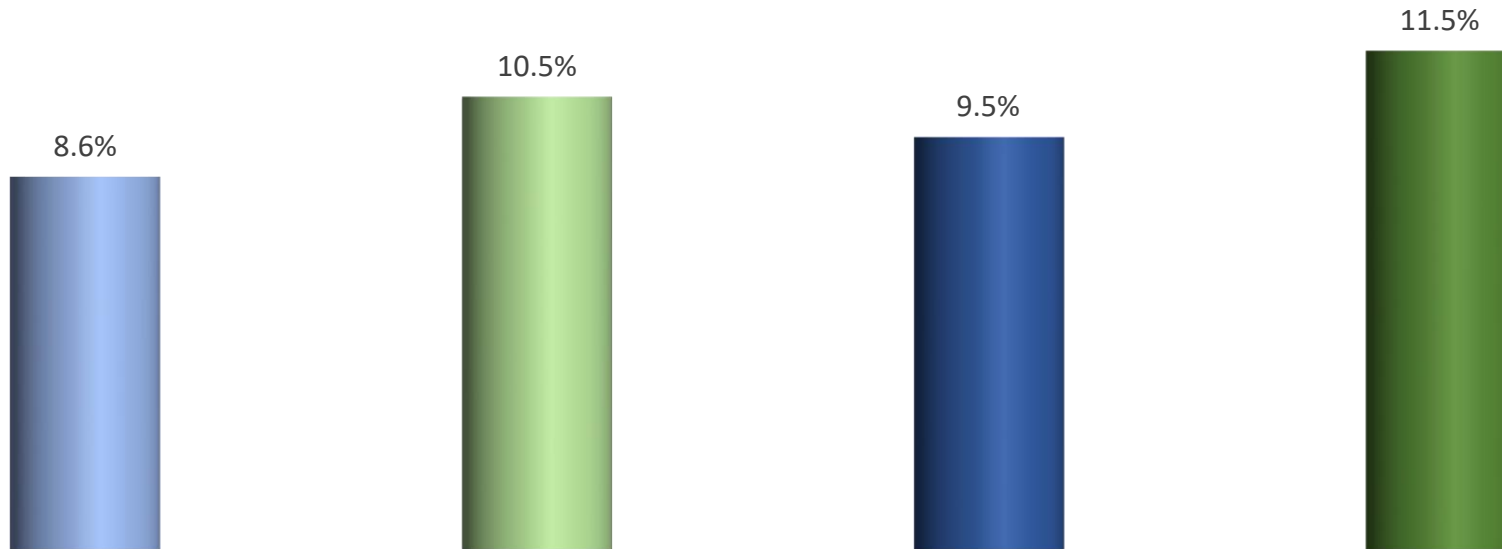

Region One ESC
 Special Education Percents with 504 Dyslexia
REGION ONE ESC

■ 18-19 SPED % ■ 18-19 % W Dys 504 ■ 19-20 SPED % ■ 19-20 % W Dys 504

18-19 504 Dys NOT in SPED	18-19 Dys SPED	19-20 504 Dys NOT in SPED	19-20 Dys SPED
8065	148	8747	123